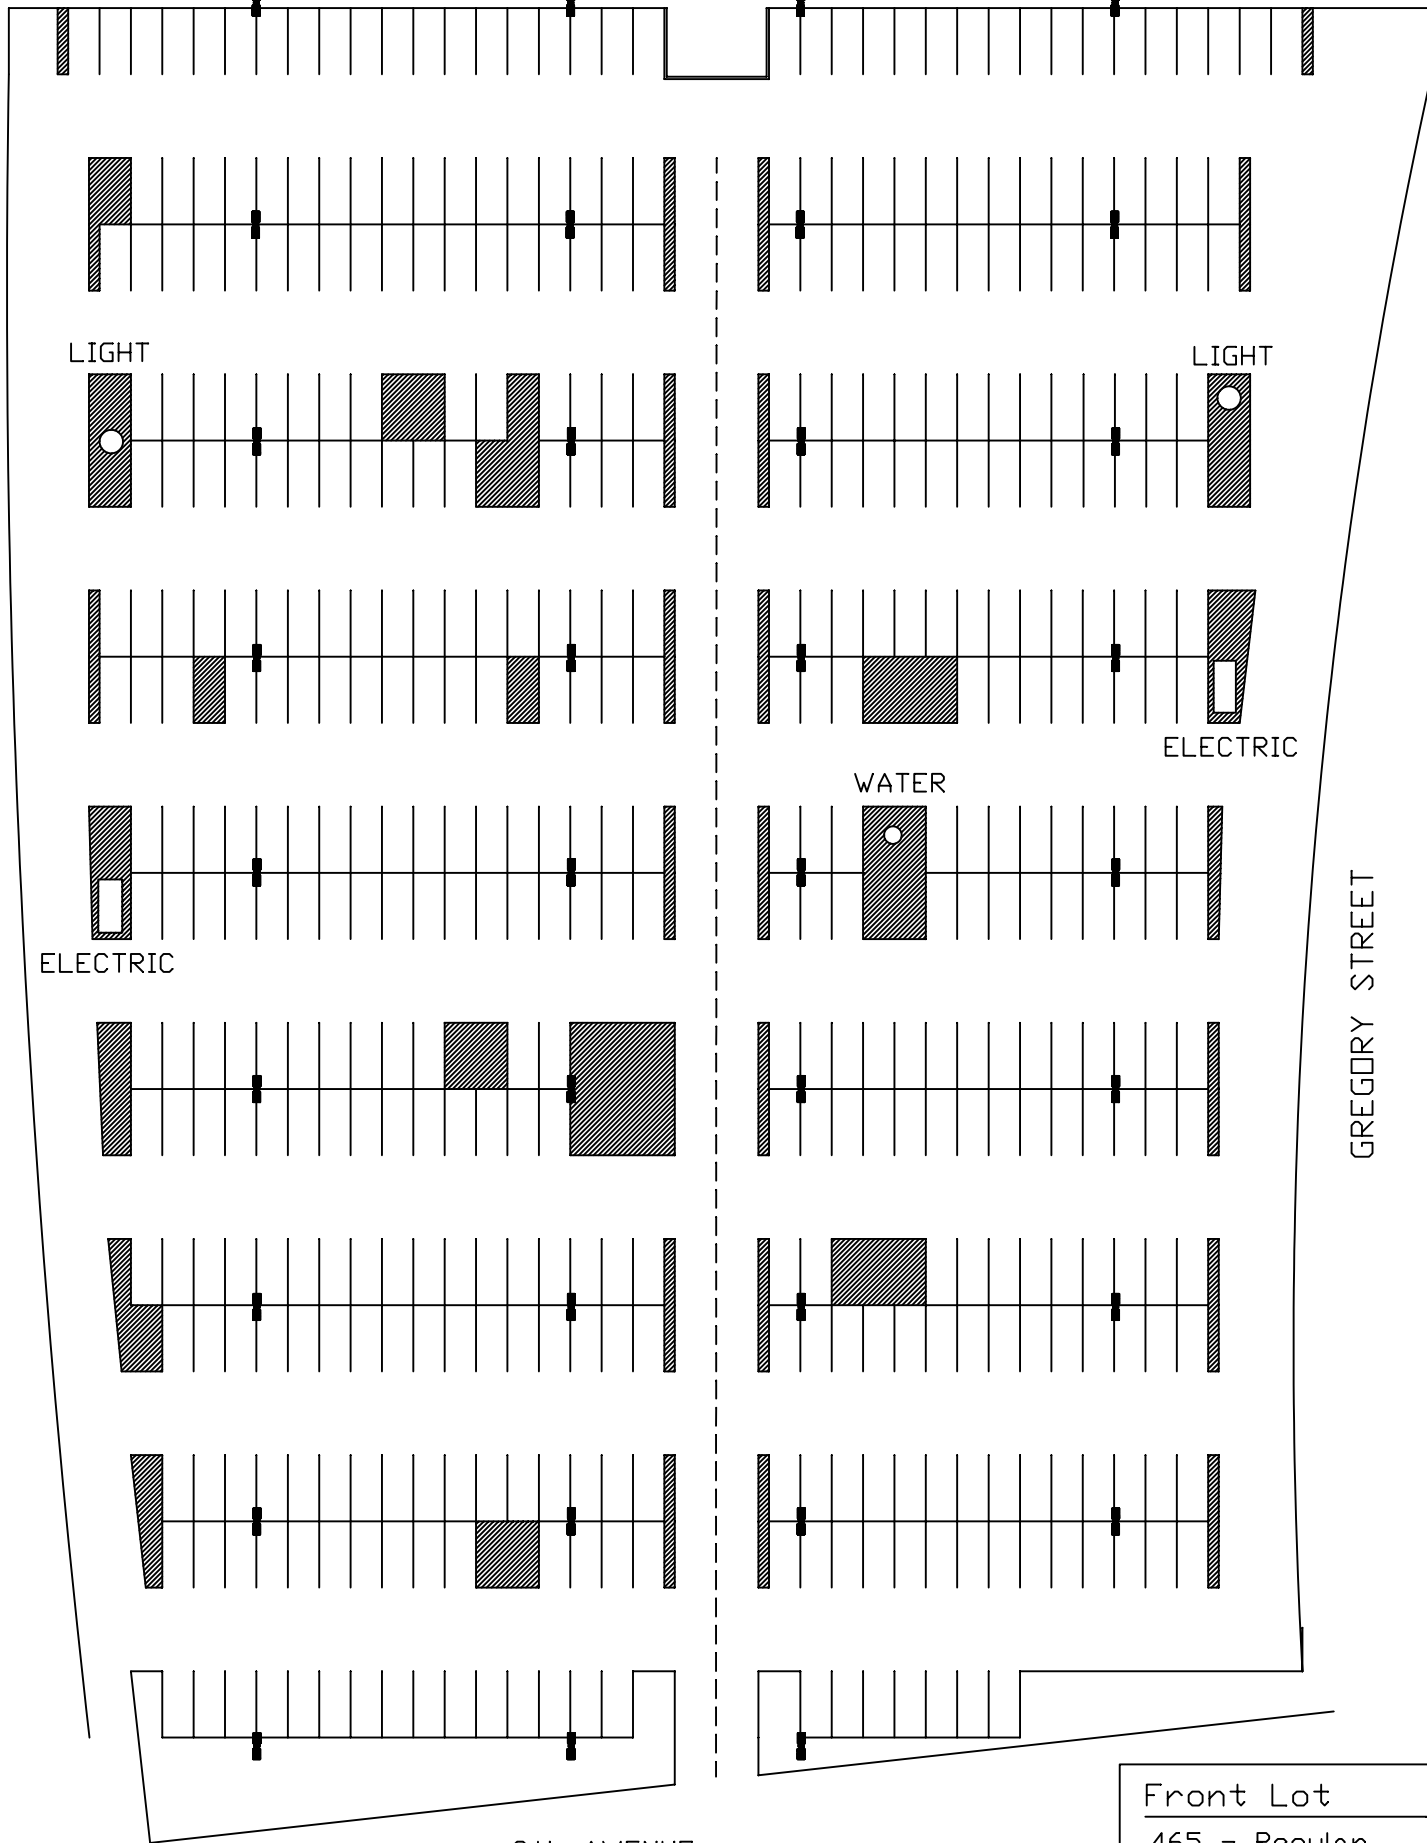

CHASE

GREGORY

WRIGHT

E. HEINBURG

CHASE STREET

GREGORY STREET

9th AVENUE

Front Lot
465 - Regular
0 - Handicaped